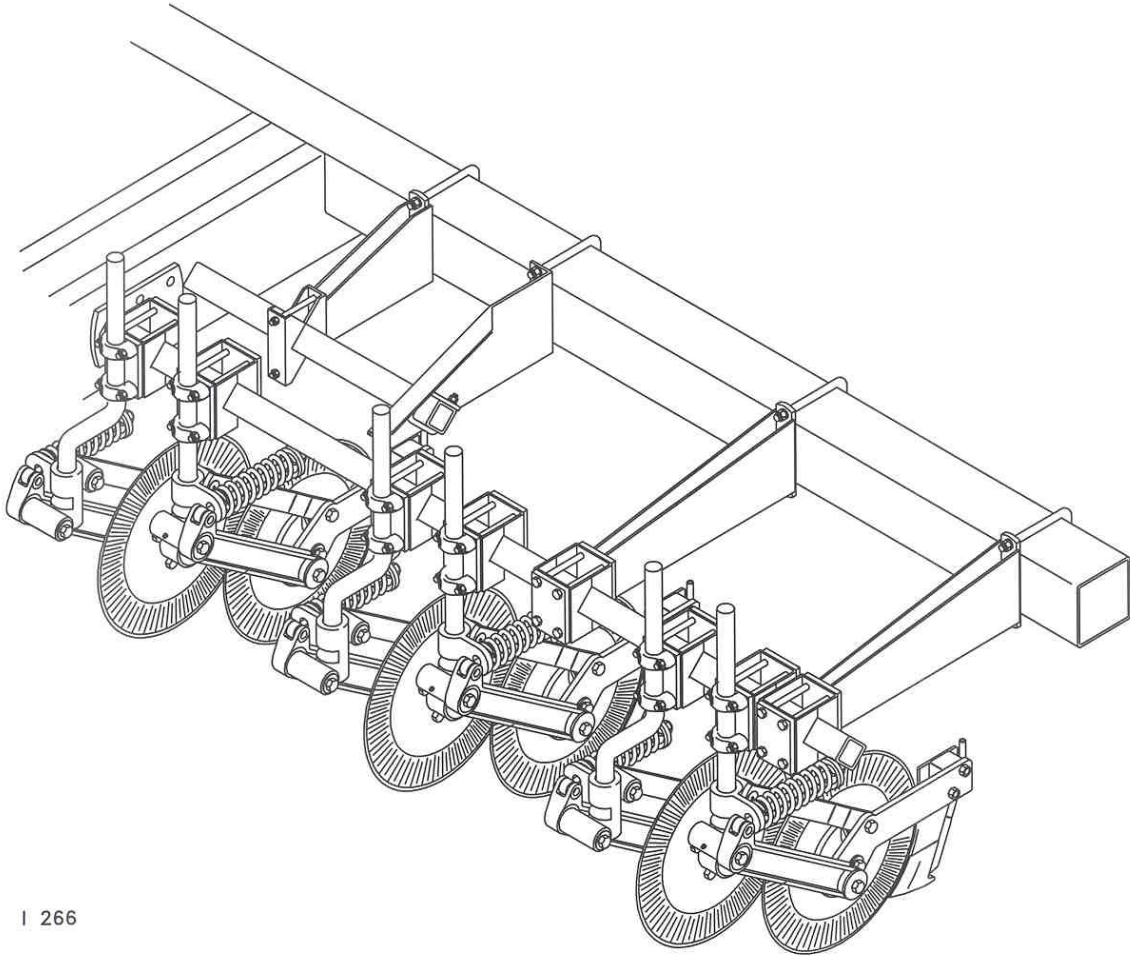

WHITE 5100 Rigid and Folding Seed Boss Planter 4, 6, 8 and 12 Row

Equipped with: White 3" x 3" diamond fertilizer bar
2970-162 (extension brackets)
2970-163 (extension brackets)
2995-065-L/R liquid fert. Coulters
2990-159 3" Diamond bar clamp kit
3010-303 22" straight shank
3011-302 5" offset shank

I 266

(partial illustration of 6 row model shown)

Illustration may not accurately depict row spacing.

Note - For each row, one coulters requires a straight shank and one requires a 5" offset shank. Both coulters must be mounted a minimum distance of 2"-3" from either side of the row. Each shank mounts on the front of the 3" x 3" diamond bar with the 5" offset towards the front.

Note - For double coulters with other coulters combinations, the same configuration shown would apply.