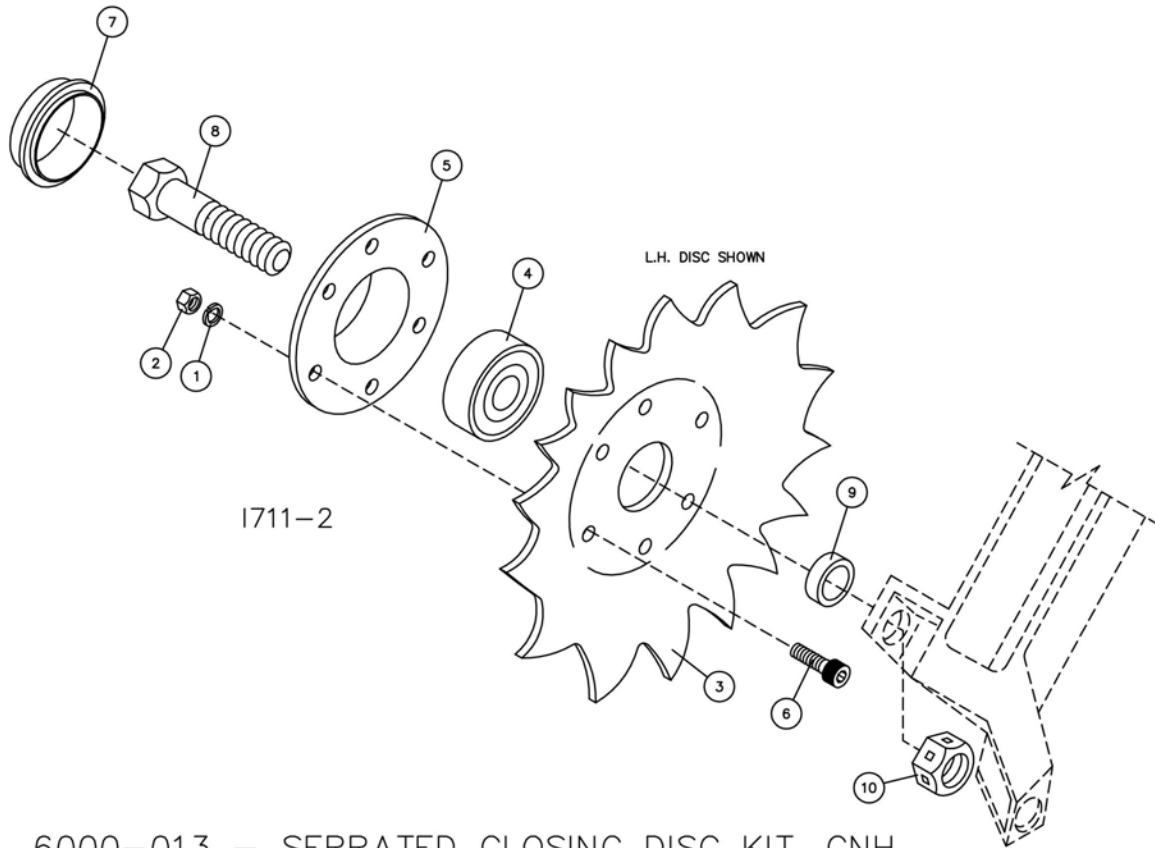

6000-013 / 6000-014 SERRATED CLOSING DISC

INSTALLATION MANUAL
PART IDENTIFICATION
2565-777_REV_A • 12/2014

YETTER MANUFACTURING CO.
FOUNDED 1930

Colchester, IL 62326-0358
Toll free: 800/447-5777
309/776-3222 (Fax)
Website: www.yetterco.com
E-mail: info@yetterco.com

YETTER

PARTS IDENTIFICATION

6000-013 – SERRATED CLOSING DISC KIT, CNH

DET	QTY	PART NO.	DESCRIPTION
1	6	2520-151	1/4-20 HEX NUT ZYD
2	6	2525-151	1/4 MED LOCK WASHER ZYD
3	1	6000-438	8" SERRATED CLOSING DISC, R.H.
	1	6000-437	8" SERRATED CLOSING DISC, L.H.
4	1	2550-328	PLANTER COULTER BRG. 204RY2
5	1	2570-711	HOUSING, BEARING J.D.#A51984
6	6	2513-510	1/4-20 X 3/4 SHCS BLACK
7	1	2570-542	DUST CAP, STEEL
8	1	2502-391	5/8-11 X 2 HHCS GR 5 ZYD.
9	1	2967-468	9/32" BUSHING
10	1	2520-459	5/8-11 HEX LOCK NUT ZYD.

PARTS IDENTIFICATION

6000-014 – SERRATED CLOSING DISC KIT, JD

DET	QTY	PART NO.	DESCRIPTION
1	6	2520-151	1/4-20 HEX NUT ZYD
2	6	2525-151	1/4 MED LOCK WASHER ZYD
3	1	6000-438	8" SERRATED CLOSING DISC, R.H.
	1	6000-437	8" SERRATED CLOSING DISC, L.H.
4	1	2550-328	PLANTER COULTER BRG. 204RY2
5	1	2570-711	HOUSING, BEARING J.D.#A51984
6	6	2513-510	1/4-20 X 3/4 SHCS BLACK
7	1	2570-542	DUST CAP, STEEL
8	1	2502-393	5/8-11 X 2-1/2 HHCS GR 5 ZYD.
9	1	6000-335	9/16" BUSHING
10	1	2525-451	5/8 MED LOCK WASHER ZYD.
11	1	2520-459	5/8-11 HEX LOCK NUT ZYD.