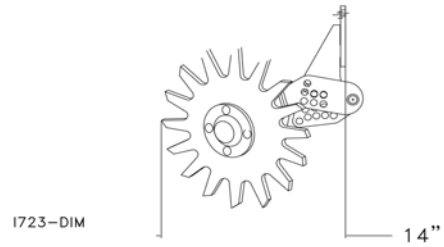

**YETTER MODEL 2960
UNIT MOUNTED COULTER**

**YETTER MODEL 2967-015
RESIDUE MANAGER**

**YETTER MODEL 2967-115
UNIT MOUNTED COMBO ATTACHMENT**

**YETTER MODEL 2967-029
SHORT U.N.T. RESIDUE MANAGER**

2967-186 FLOATER WHEEL