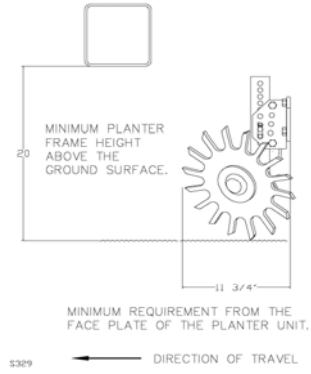

**YETTER MODEL 2960
UNIT MOUNTED COULTER**

**YETTER MODEL 2967-015
RESIDUE MANAGER**

**YETTER MODEL 2967-115
UNIT MOUNTED COMBO ATTACHMENT**

**YETTER MODEL 2967-029
SHORT U.N.T. RESIDUE MANAGER**

2967-186 FLOATER WHEEL