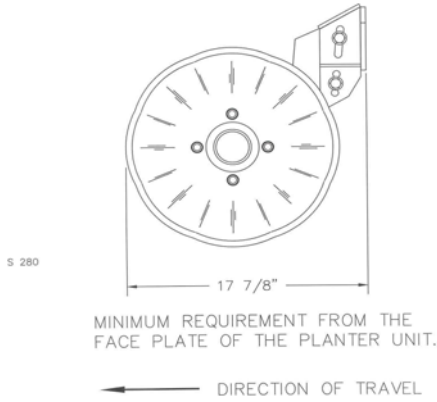

**YETTER MODEL 2960
UNIT MOUNTED COULTER**

**YETTER MODEL 2967-015
RESIDUE MANAGER**

**YETTER MODEL 2967-115
UNIT MOUNTED COMBO ATTACHMENT**

**YETTER MODEL 2967-029
SHORT U.N.T. RESIDUE MANAGER**

2967-186 FLOATER WHEEL