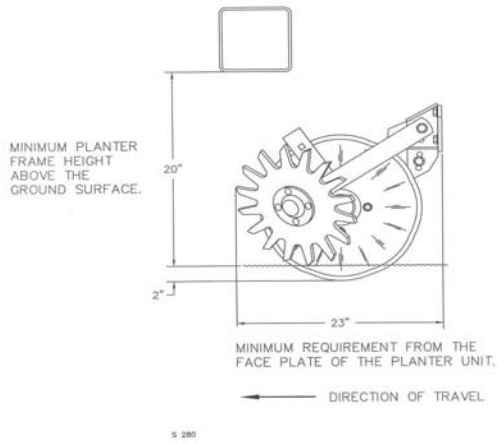

**YETTER MODEL 2960
UNIT MOUNTED COULTER**

**YETTER MODEL 2967-015
RESIDUE MANAGER**

**YETTER MODEL 2967-115
UNIT MOUNTED COMBO ATTACHMENT**

**YETTER MODEL 2967-029
SHORT U.N.T. RESIDUE MANAGER**

2967-186 FLOATER WHEEL