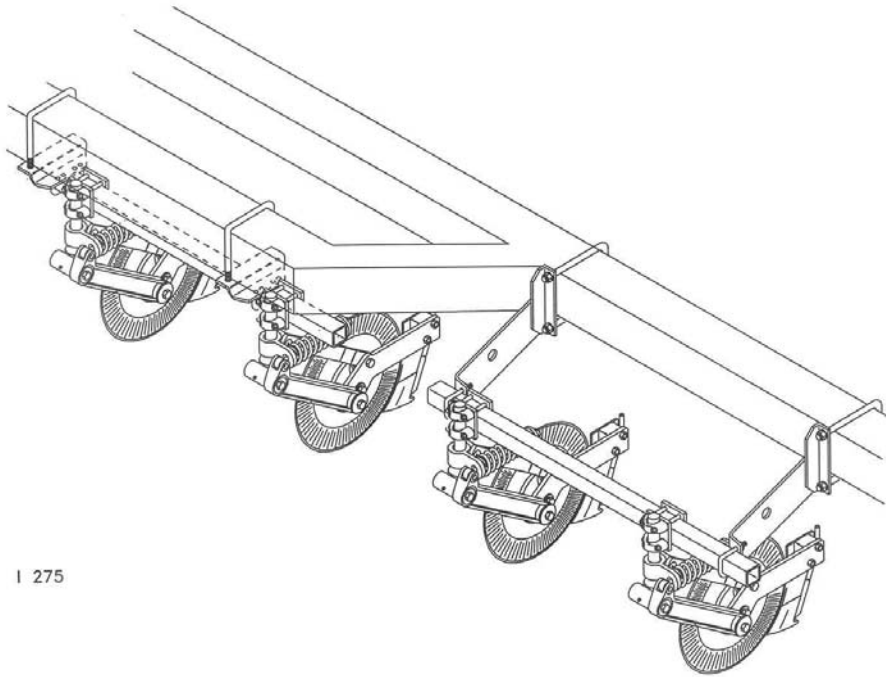

**JOHN DEERE 1770 FRONT FOLD PLANTER**  
16 Row 30"  
**JOHN DEERE 7200 Flex Fold Planter**  
16 Row

*Equipped with:* 2975-128 (front bar kit , 16R)  
2995-005-L (left hand liquid fert. coulter)  
2995-005-R (right hand liquid fert. coulter)

I 275

**(partial illustration of 16 row model shown)**  
Illustration may not accurately depict row spacing.