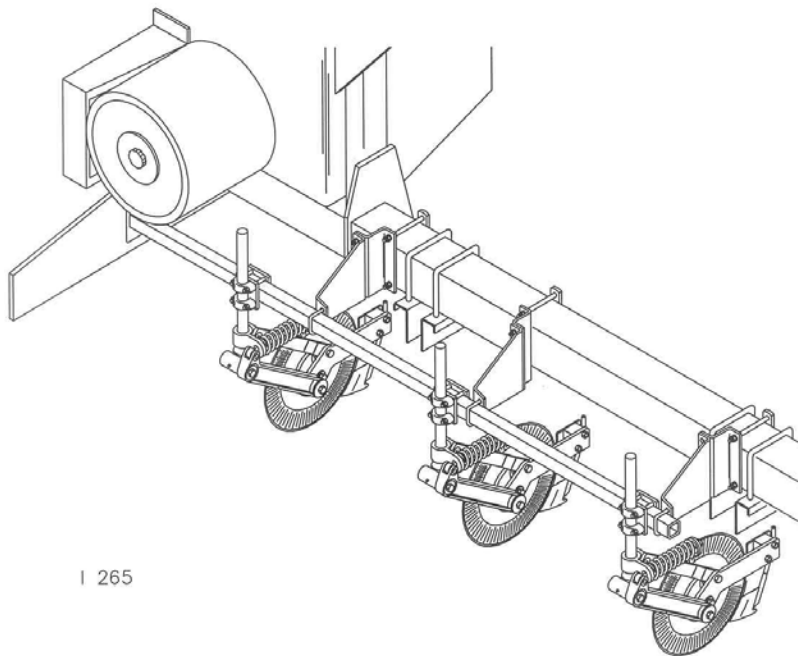

CASE/IH 800-900/950-955 Semi-Mounted Vertical Fold Cyclo Planter 8 and 12 Row

Equipped with: 2990-131 (front bar mount kit)
2995-006-L (left hand liquid fertilizer coulters)
2995-006-R (right hand liquid fertilizer coulters)

I 265

Note - Dry fertilizer coulters are not available because fertilizer boxes are not available from Case/IH.

Note - If fertilizer frame or optional frame mounted coulters are used in conjunction and they are mounted in the center of the row, fertilizer coulters can only be mounted 4" or farther from the row.