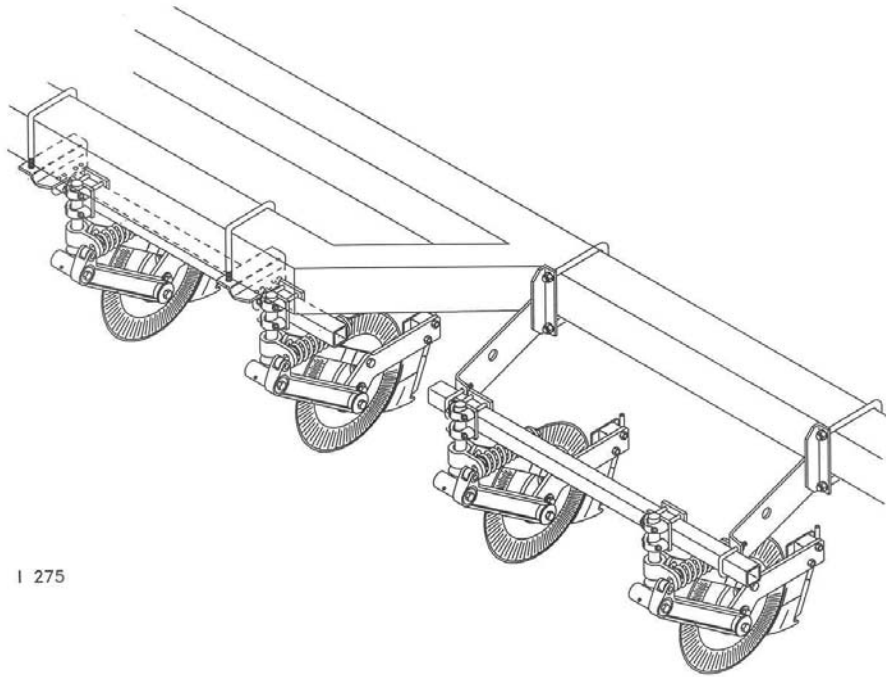

JOHN DEERE 1770 FRONT FOLD PLANTER
16 Row 30"
JOHN DEERE 7200 Flex Fold Planter
16 Row

Equipped with: 2975-128 (front bar kit , 16R)
2995-005-L (left hand liquid fert. coulter)
2995-005-R (right hand liquid fert. coulter)

I 275

(partial illustration of 16 row model shown)
Illustration may not accurately depict row spacing.