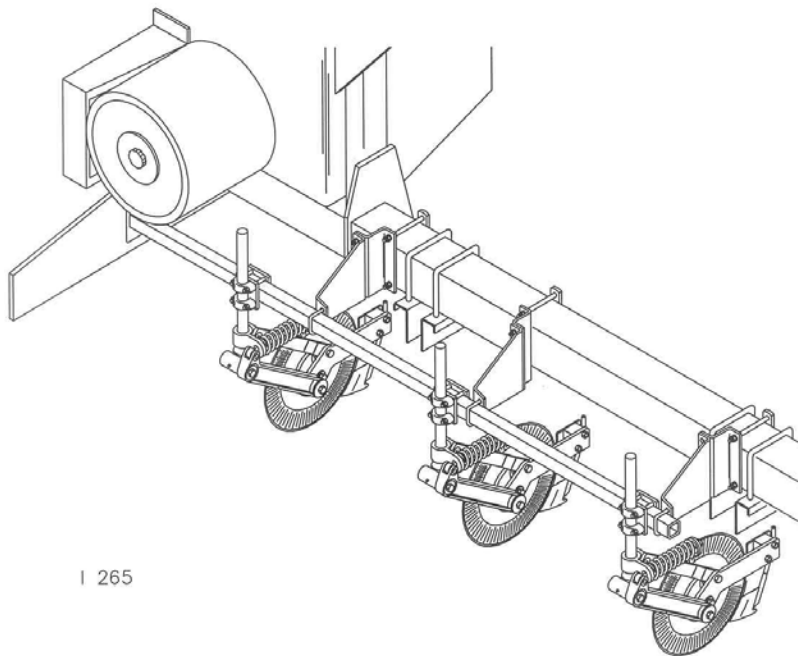

## CASE/IH 800-900/950-955 Semi-Mounted Vertical Fold Cyclo Planter 8 and 12 Row

*Equipped with:* 2990-131 (front bar mount kit)  
2995-006-L (left hand liquid fertilizer coulters)  
2995-006-R (right hand liquid fertilizer coulters)

**Note - Dry fertilizer coulters are not available because fertilizer boxes are not available from Case/IH.**

**Note - If fertilizer frame or optional frame mounted coulters are used in conjunction and they are mounted in the center of the row, fertilizer coulters can only be mounted 4" or farther from the row.**