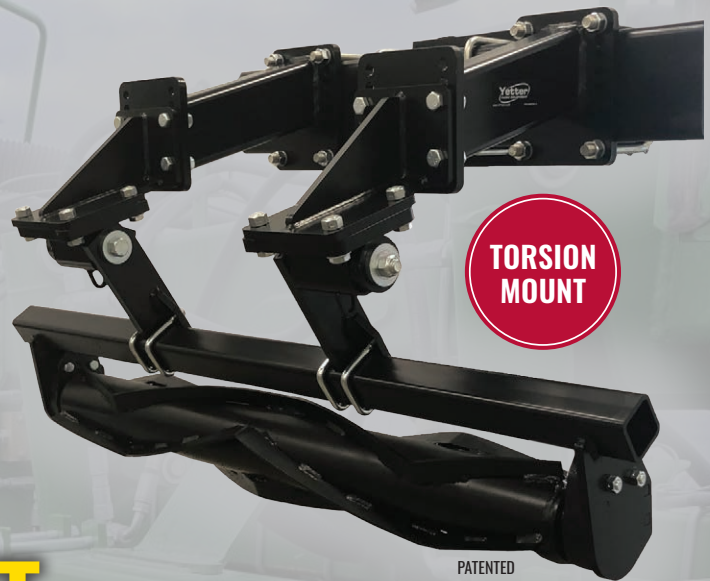

INNOVATIVE, EFFECTIVE COVER CROP MANAGEMENT SOLUTIONS

Cover crops prevent erosion, suppress weeds, improve water availability, supply nutrients to new crops, and more.

Maximize and manage your investment in cover cropping with Yetter Farm Equipment's industry-leading product lineup.

5500 COVER CROP DEVASTATOR™ ROLLER ATTACHMENT

Attach the 5500 Cover Crop Devastator to your tractor, planter, or toolbar to roll and crimp tough cover crops in the direction of planting. Spring-loaded, chevron-patterned rollers clear the way for cash crops and create a weed-suppressing mat in just one pass.

- Rolls over and crimps last year's cover crops while you plant
- Spring torsion follows ground contours
- Creates weed mat to preserve residue cover and reduce soil erosion
- Solid steel construction ensures reliability and durability

Consult Yetter dealer or sales representative for mounting options